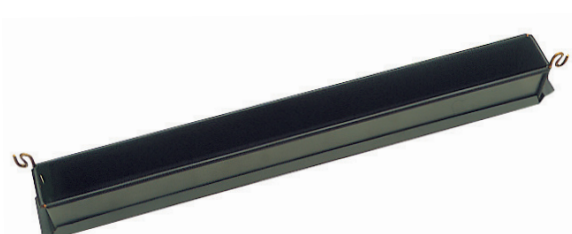

EXOPAN STEEL NON STICK PLAIN MEAT PIE MOLD

Fine steel with a non-stick coating inside and protective enamel outside. For pates in crust. Perfect baking is facilitated by the grey lacquer on the exterior.

Item #	L"	W"	H"	Wt
331283	11 3/4	2 3/4	3	1 lb. 7 oz.
331284	13 3/4	3	3 1/3	1 lb. 12 oz.
331286	19 3/4	3 3/8	3 1/2	2 lbs. 5 oz.

EXOPAN STEEL NON-STICK OVAL PATE MOLD

Fine steel with a non-stick coating inside and protective enamel outside.

Item #	L"	W"	H"	Wt oz.
331294	8 1/4	5 1/2	3 1/2	14

EXOPAN STEEL NON-STICK PATE MOLD

Fine steel with a non-stick coating inside and protective enamel outside.

Item #	L"	W"	H"
331274	13 3/4	3	3 1/3

EXOPAN STEEL NON-STICK MINI PATE MOLD

Fine steel with a non-stick coating inside and protective enamel outside.

Item #	L"	W"	H"	Wt oz.
331270	19 3/4	1 9/16	2 3/8	1 lb. 11 oz.